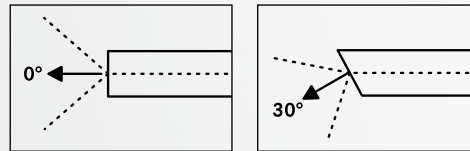

AMPLIO NIR ENDOSCOPES

Ø 5.5 mm - 300 mm	tk 700-300NIR	tk 700-301NIR
Ø 10.0 mm - 330 mm	tk 700-028NIR	tk 700-029NIR

Arbeitslänge
Working length