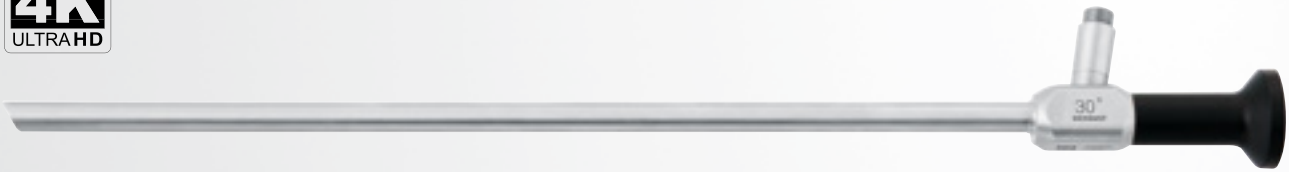

AMPLIO NIR ENDOSCOPES

Ø 5.5 mm - 300 mm	tk 700-300NIR	tk 700-301NIR
Ø 10.0 mm - 330 mm	tk 700-028NIR	tk 700-029NIR

Arbeitslänge
Working length

f = 25 mm	tk 754-4125UHD

Objektiv, C-Mount, einlegbar
Objective, C-mount, soakable